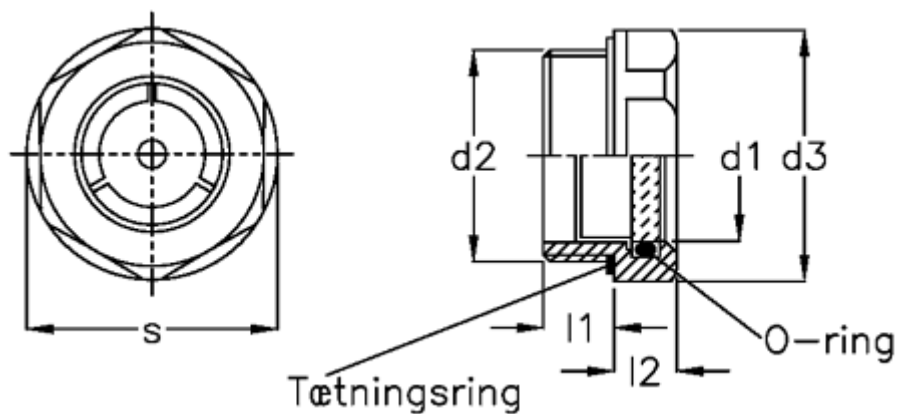

# Data Sheet

Article number: 20901523

Description: E+G Oil level sight glass  
GN 743-18-M26x1,5-B

## Measures

d1	= 18
d2	= M26x1,5
d3	= 32
l1	= 9.0
l2	= 8.0
Max pressure	= -
Max vacuum mbar	= -
s	= 30